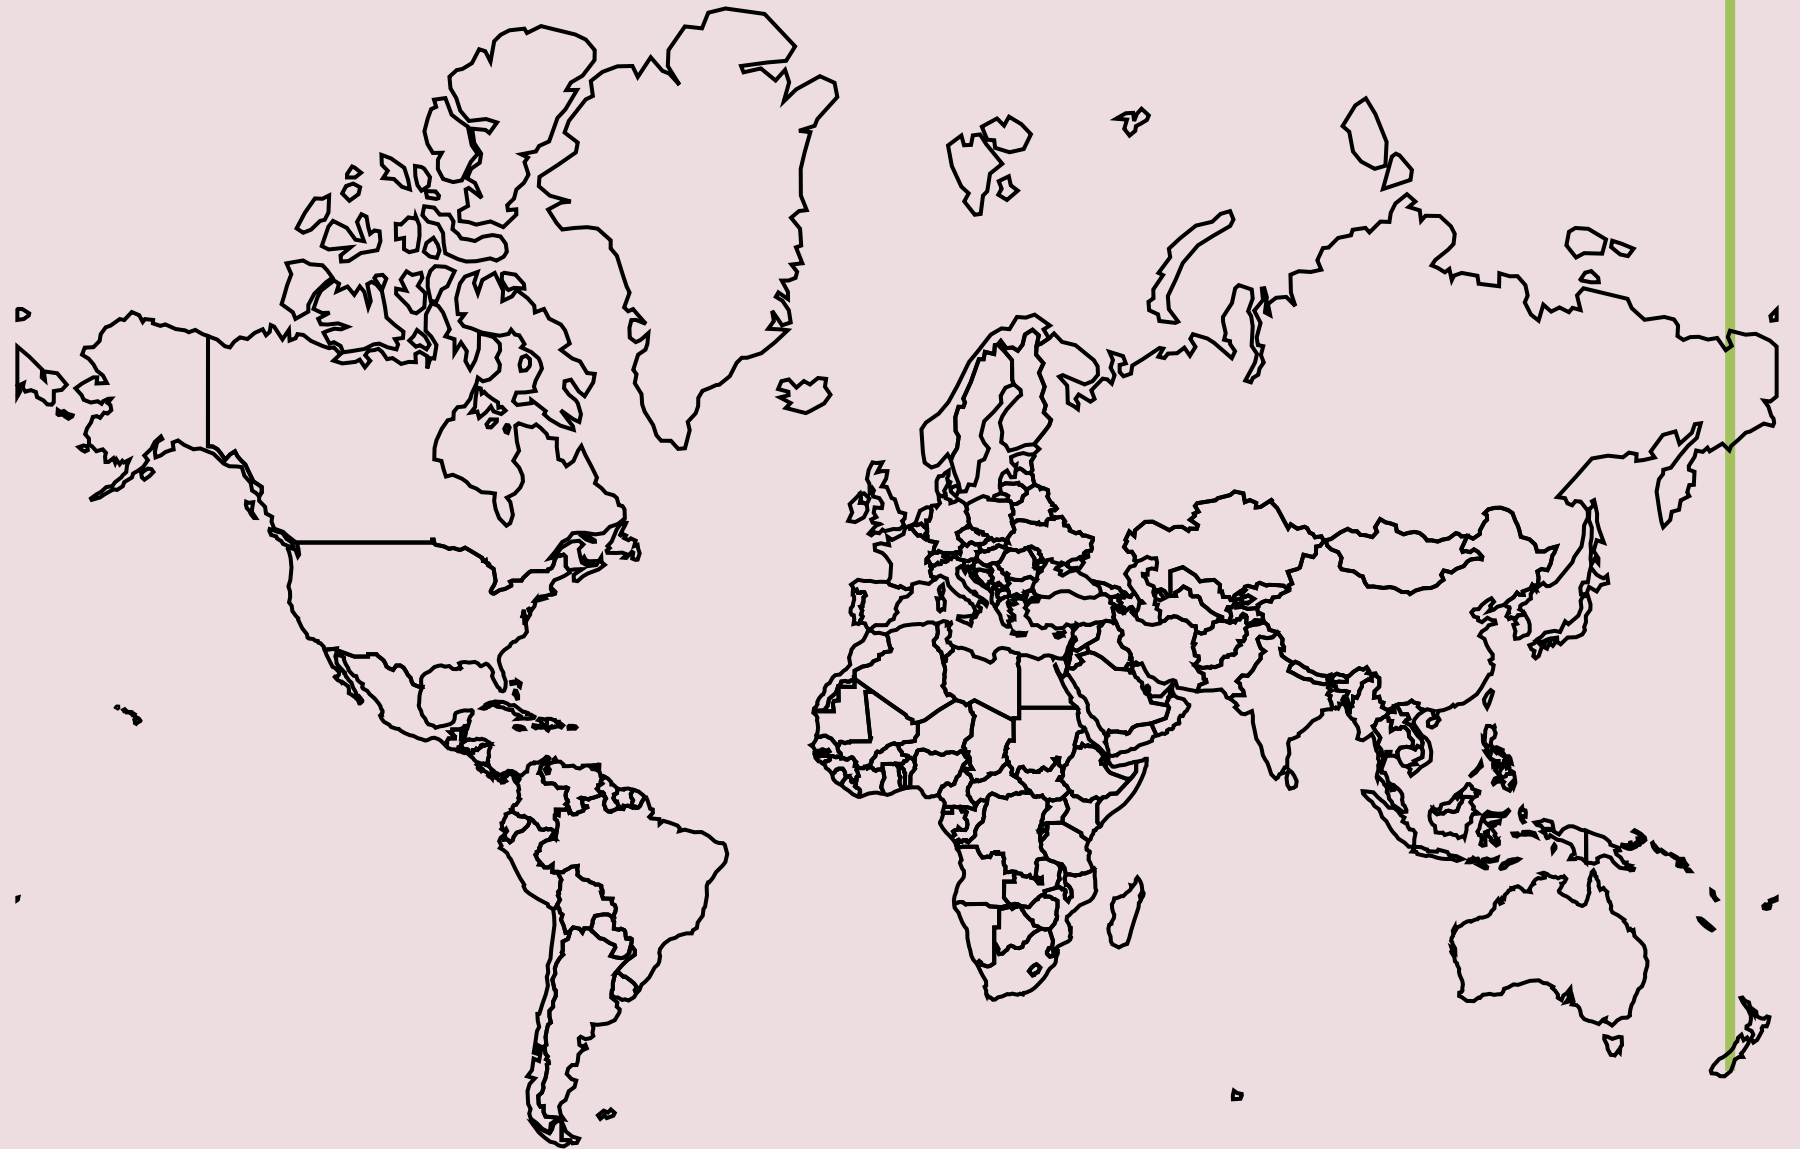

2025 IIHF World Women championship Division II Group B - Ice hockey
 Click on website and map at bottom. For all events visit gbud.in/w7f

Months

Sports

2025 IIHF World Women championship Division II Group B

Ice hockey

Dunedin, New Zealand

Sun, 13 Apr to Sat, 19 Apr

<https://en.wikipedia.org/...>

Open Street Map

Google Map

« Apr »

Su	M	T	W	T	F	Sa
		1	2	3	4	5
6	7	8	9	10	11	12
13	14	15	16	17	18	19
20	21	22	23	24	25	26
27	28	29	30			